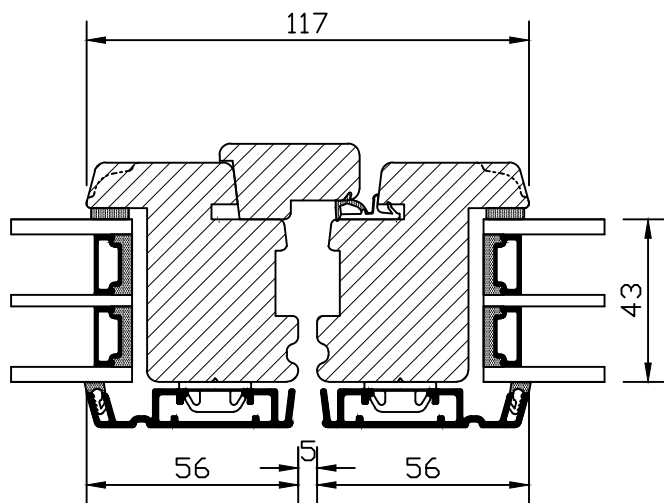

Vertical section B-B
option with timber threshold

Vertical section B-B
option with alu threshold

Horizontal section A-A

System Horizont

-  CLASSIC line Profile
-  SOFT line Profile

CARLSON
 Scandinavian Windows & Doors
 Unit G11-G12, Calmount Park, Ballymount, Dublin. D12 F9P1
 www.carlson.ie email: info@carlson.ie Tel: 01 462 5777

Drawing Title: Triple glazed, timber double window door
 Scale: 1:2@A3 | Dwg No: DWD-3 | Drawn By: ZB