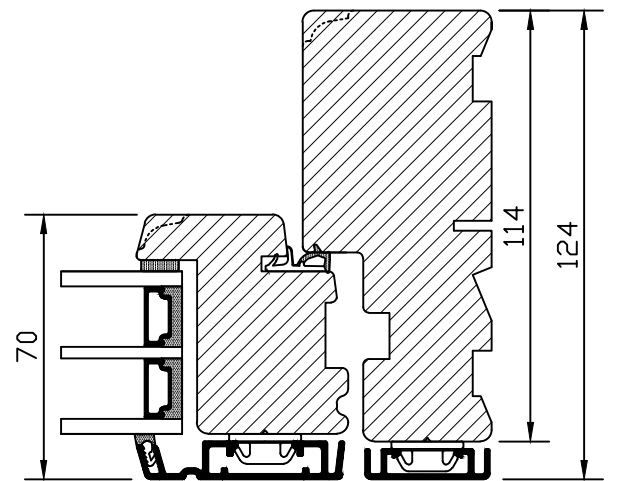

Vertical section B-B
option with timber threshold

Vertical section B-B
option with alu threshold

Horizontal section A-A

System Horizont

-  CLASSIC line Profile
-  SOFT line Profile

CARLSON
 Scandinavian Windows & Doors
 Unit G11-G12, Calmount Park, Ballymount, Dublin. D12 F9P1
 www.carlson.ie email: info@carlson.ie Tel: 01 462 5777

Drawing Title: Triple glazed, timber double window door
 Scale: 1:2@A3 | Dwg No: DWD-3 | Drawn By: ZB