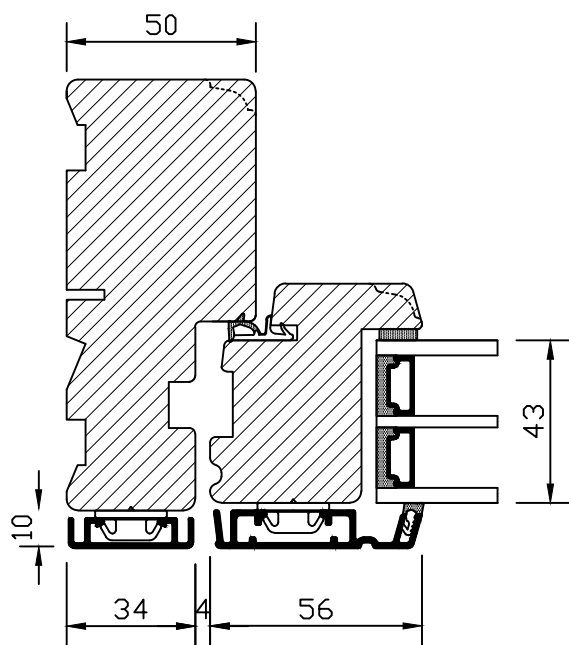

Vertical section B-B
option with timber threshold

Vertical section B-B
option with alu threshold

Horizontal section A-A

System Horizont

-  CLASSIC line Profile
-  SOFT line Profile

CARLSON
 Scandinavian Windows & Doors
 Unit G11-G12, Calmount Park, Ballymount, Dublin. D12 F9P1
 www.carlson.ie email: info@carlson.ie Tel: 01 462 5777

Drawing Title: Triple glazed, timber double window door
 Scale: 1:2@A3 | Dwg No: DWD-3 | Drawn By: ZB